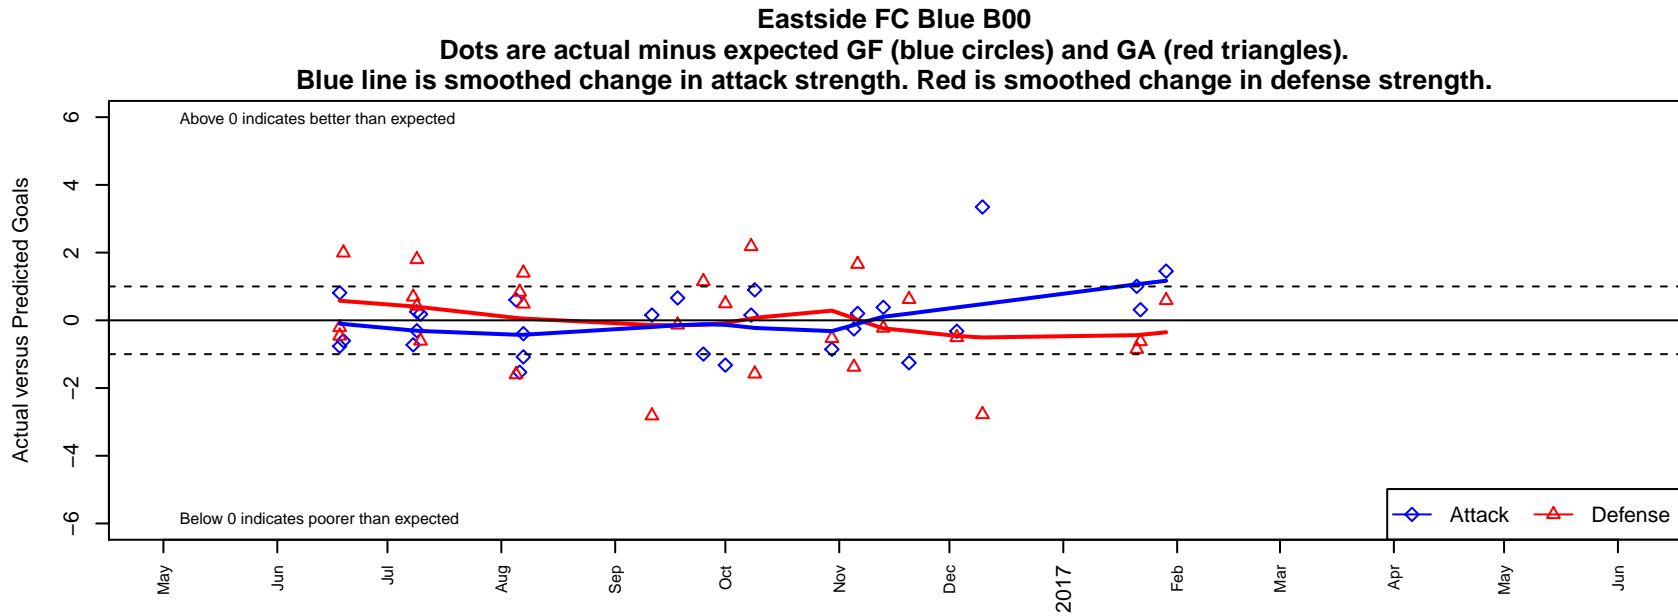

Eastside FC Blue B00

Eastside FC
 Preston, WA
 B00 total strength=1441
 attack=12.94 defense=6.55
 fall league = RCL B00 Div 3
 notes= Robson 2016

alt names used:
 Eastside FC BU00 Robson
 Eastside FC B00 Blue C
 EASTSIDE FCEFC B00 BLUE ROBSON
 Eastside FC B00 Blue C

Venues played:
 2016 Snohomish United Invit Gold
 2016 PCU Summer Classic High School Silver
 2016 Eastside FC Cup BU17
 2016 RCL B00 Div 3
 2016 WYS Presidents Cup B00

**attack and defense variance (black dot)
relative to other teams
and top 10 in region**