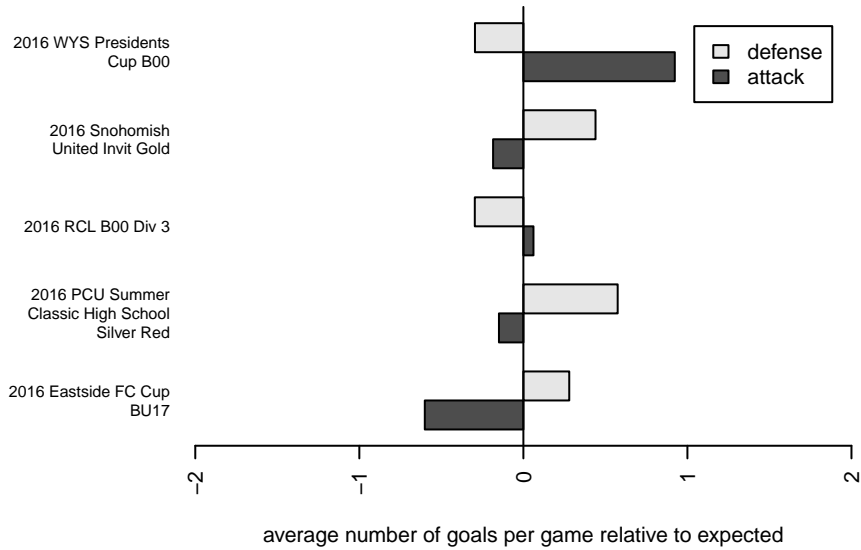

Performance relative to 13 month average