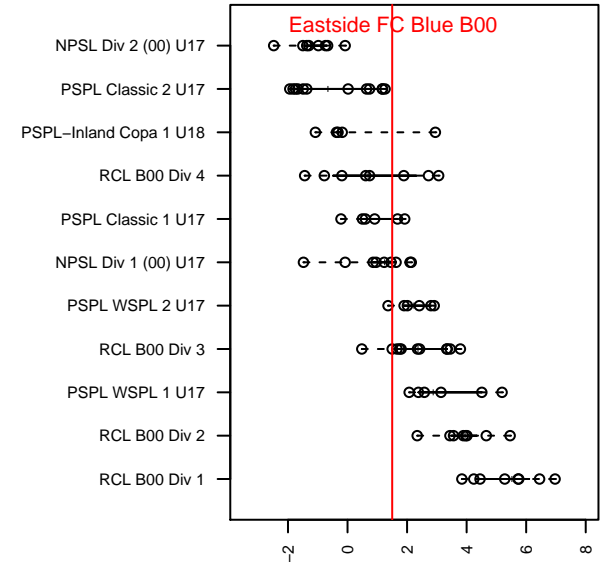

**attack and defense rating
relative to others at age
and all opponents in last 13 months**