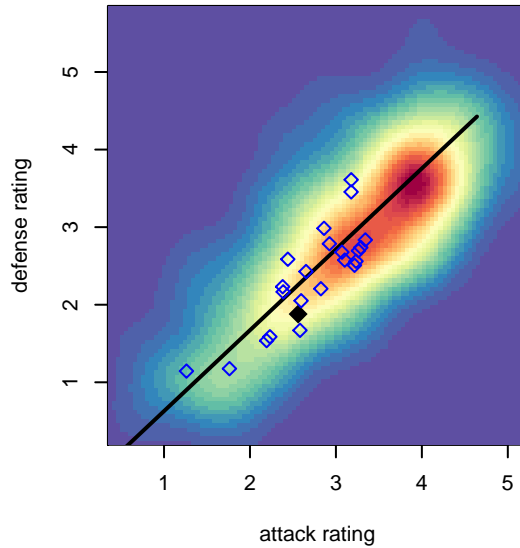

**attack and defense rating
relative to others at age
and all opponents in last 13 months**